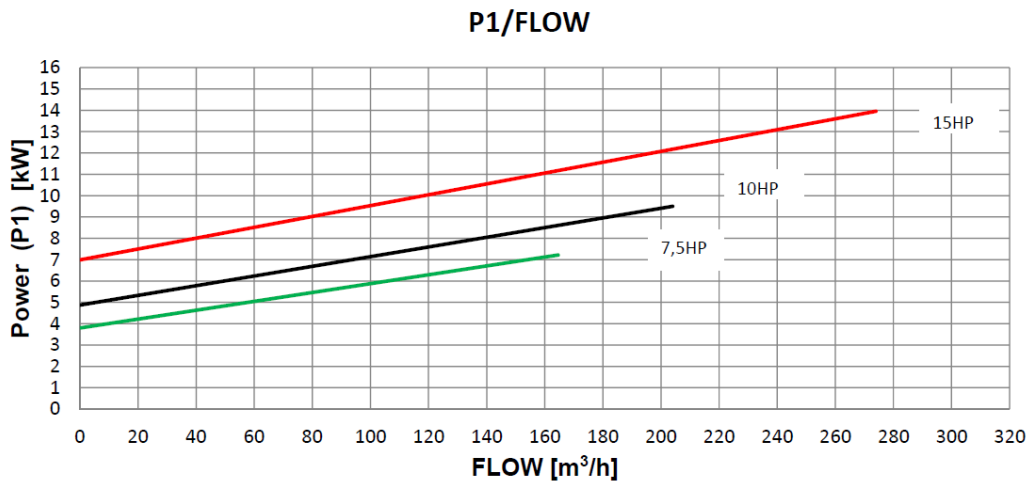

Atecpool Aeres

Centrifugal Pump

AS750

Atecpool Aeres

Centrifugal Pump

AS750