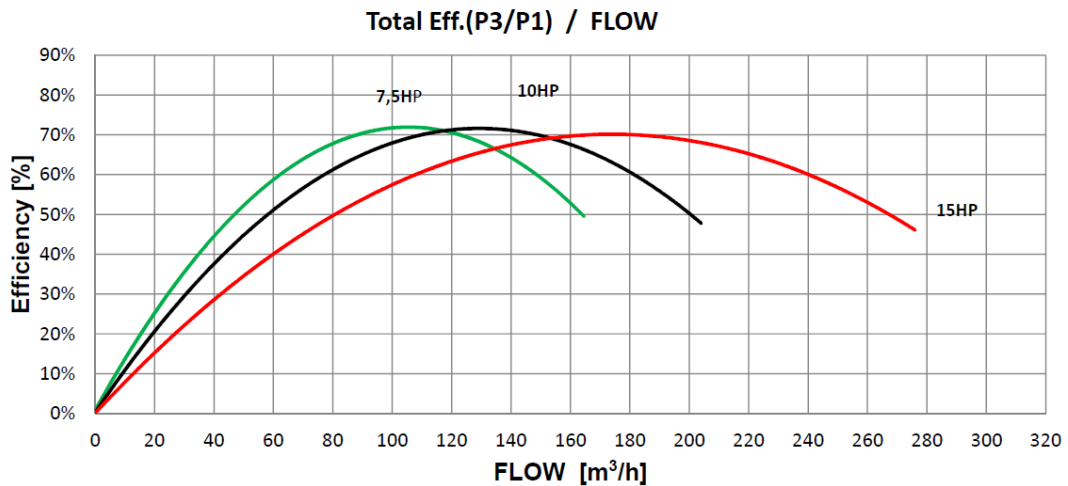

Atecpool Aeres

Centrifugal Pump

AS750

Atecpool Aeres

Centrifugal Pump

AS750