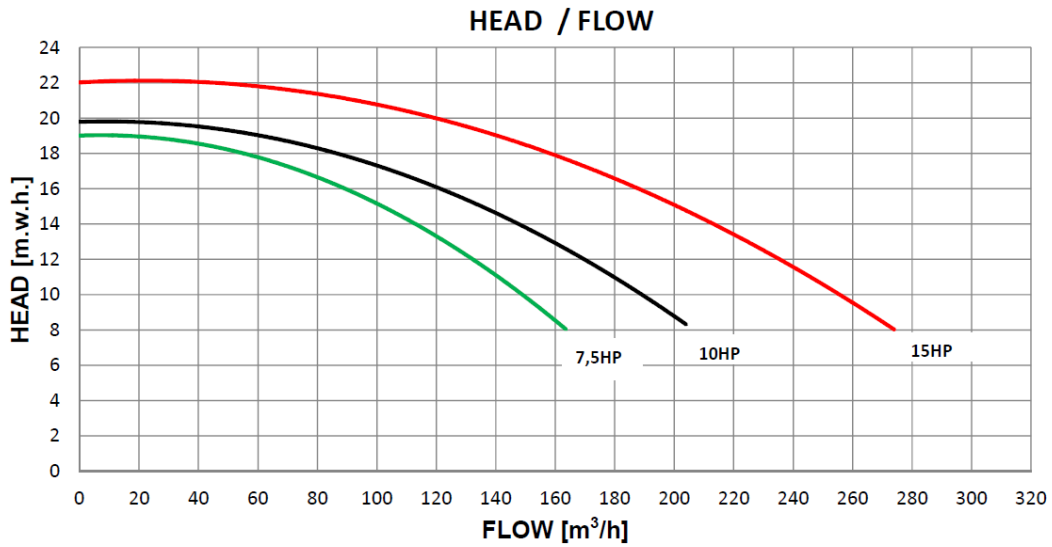

Atecpool Aeres

Centrifugal Pump

AS750

Atecpool Aeres

Centrifugal Pump

AS750