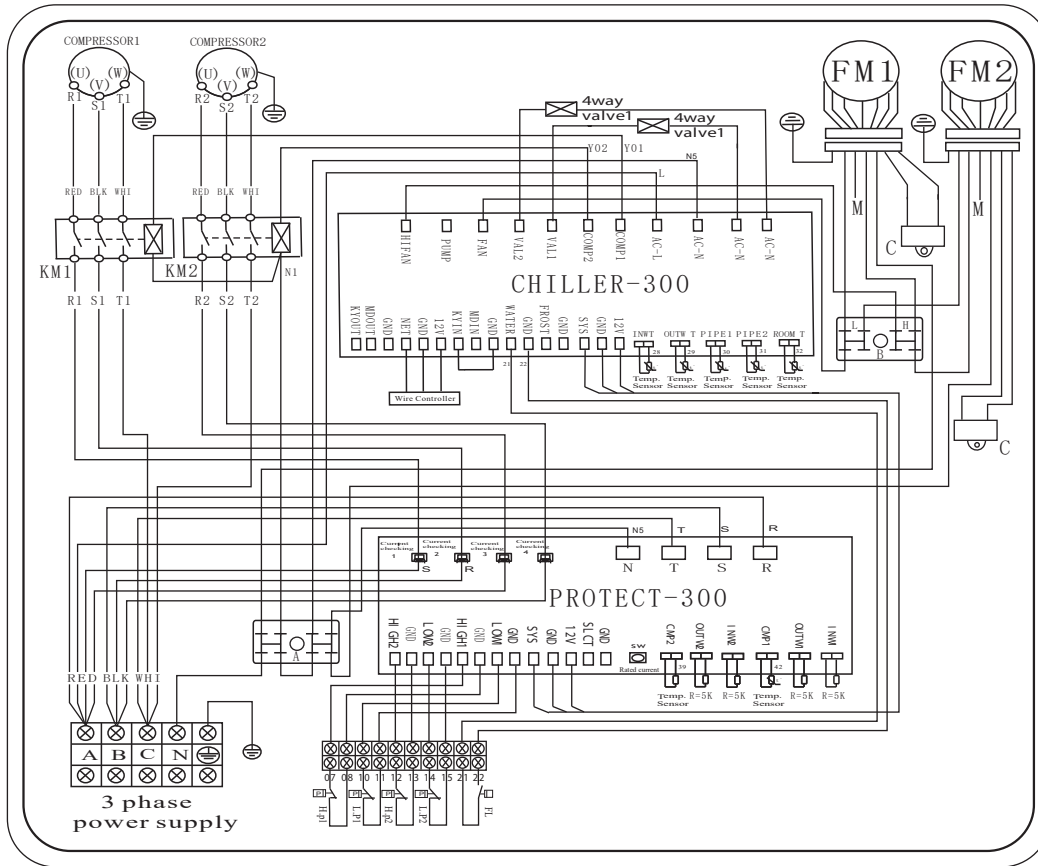

SWIMMING POOL HEAT PUMP

8. Wiring diagram

WBR-9.5H-B1、WBR-12.5H-B1、WBR-14.0H-B1、WBR-9.5H-A WBR-12.5H-A
WBR-14.0H-A Wiring diagram

SWIMMINGPOOL HEAT PUMP

WBR-35.0H-A-S, WBR-45.0H-A-S, WBR-50.0H-A-S Wiring diagram

WBR-90.0H-A-S, WBR-135.0H-A-S, WBR-158.0H-A-S Wiring diagram