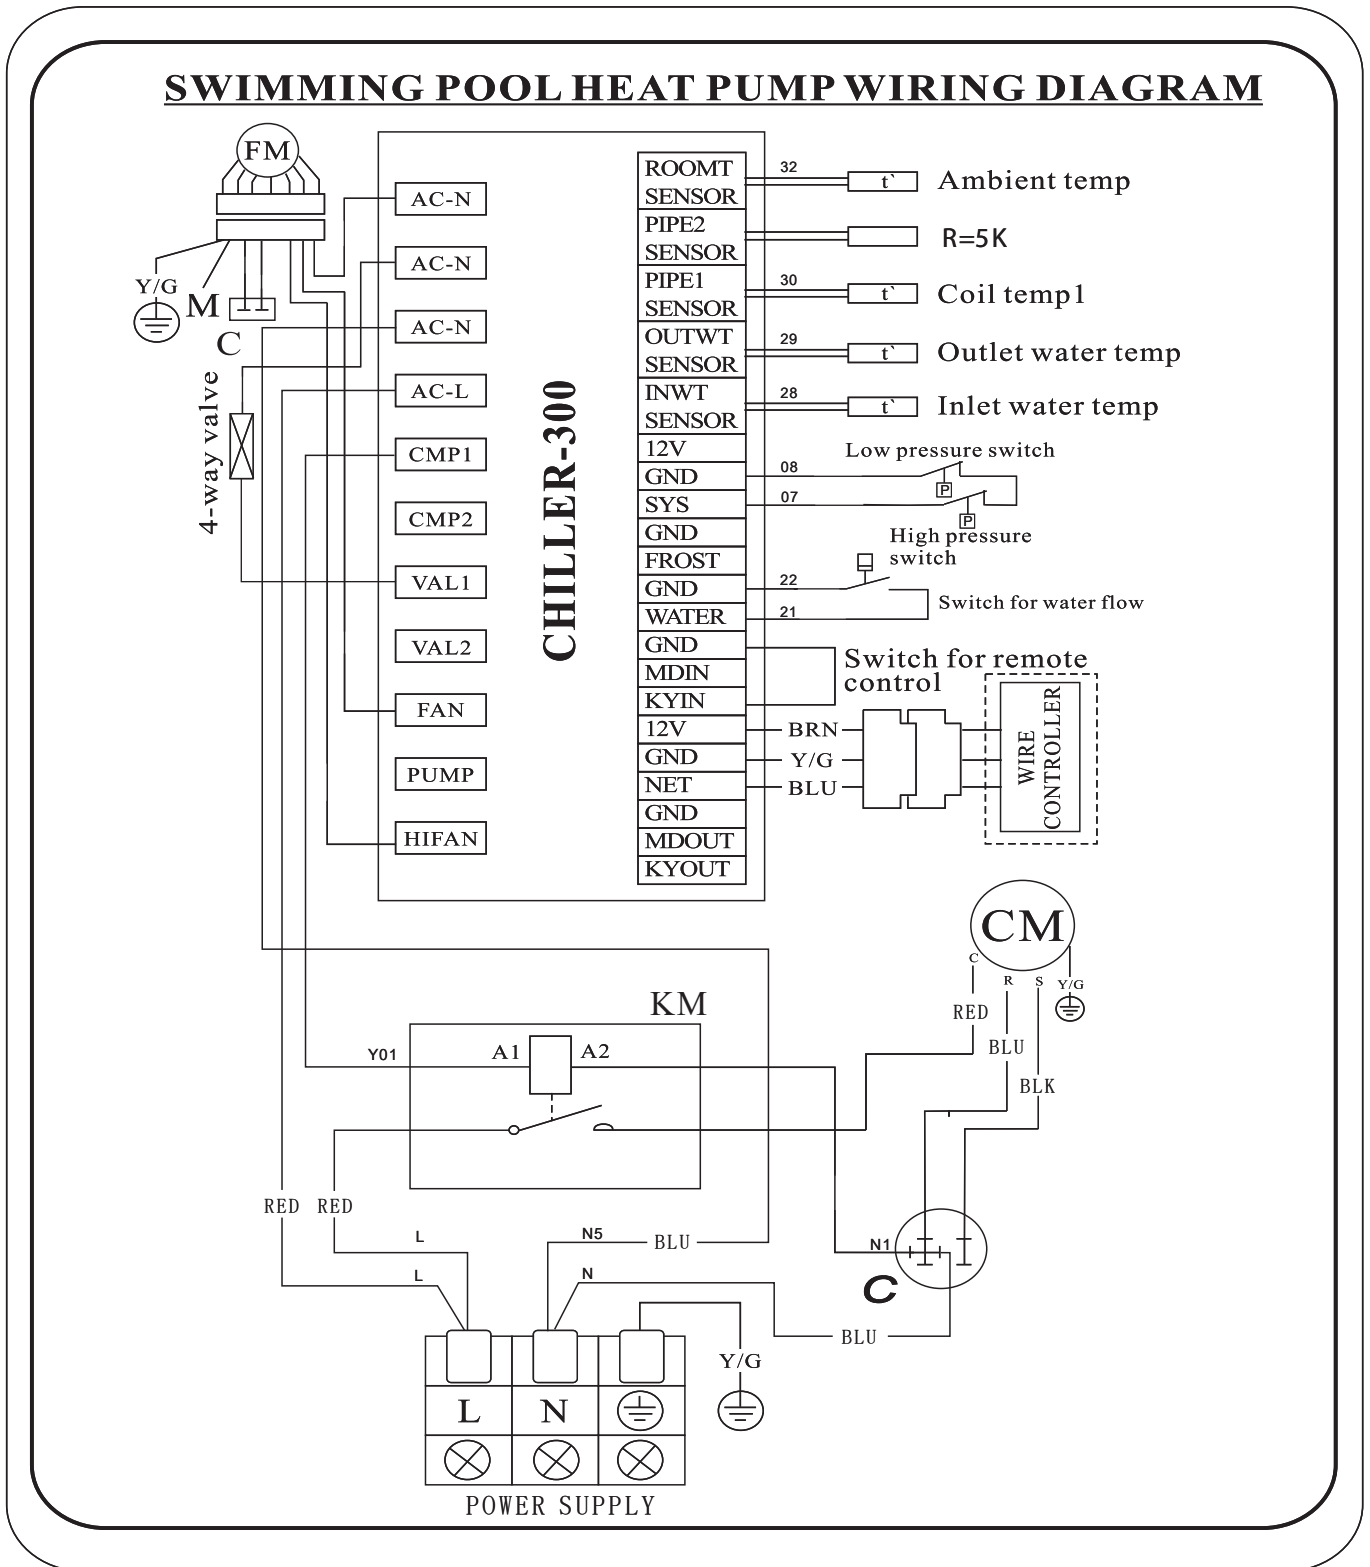

SWIMMING POOL HEAT PUMP

8. Wiring diagram

WBR-9.5H-B1、WBR-12.5H-B1、WBR-14.0H-B1、WBR-9.5H-A WBR-12.5H-A
WBR-14.0H-A Wiring diagram

SWIMMINGPOOL HEAT PUMP

WBR-35.0H-A-S, WBR-45.0H-A-S, WBR-50.0H-A-S Wiring diagram