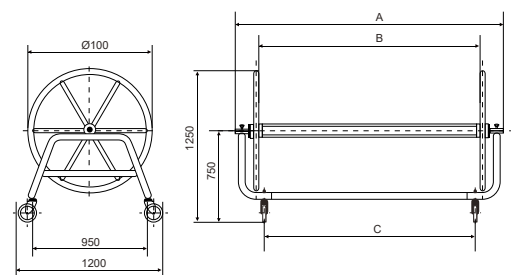

### Lane Rope Standard

Standard model is available in 25 m, 50 m or any custom length. Lane supplied with doughnut floats dimension Ø68 mm, stainless steel cord 6 mm and a hook. Red and white colour combinations Floats : Polyethylene free from heavy metals.

Code	Description	Length (m)	No. of donut floats
13039091	Float Lane 12.5 M STD	12.5	276
13039092	Float Lane 50 M STD	50	552
13039093	Float Lane 50 M STD	50	1105

### Lane Rope Roller

Storage for lane ropes. Made in stainless steel AISI 316 with 4 castor wheels for easy movement. Available in 1200 mm and 1800 mm width.

Code	Description	A (mm)	B (mm)	C (mm)	Weight (kg)	Volume (m³)
13037071	Lane Rope Roller 1200 mm	1590	1200	1150	9	0,07
13037072	Lane Rope Roller 1800 mm	2190	1800	1750	13	0,09

### Capacity - quantity of lane ropes collected in each roller

Model	1200 mm		1800 mm	
	25 m	50 m	25 m	50 m
Lane Rope Standard Competition	4	2	6	3
Lane Rope Standard	8	4	12	6