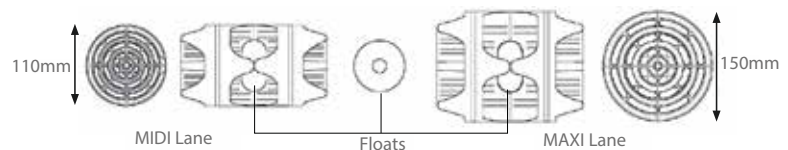

### Anti Wave Maxi Lanes

MAXI 150mmØ and MIDI 110mmØ racing lanes are designed for optimal water dissipation and wave control in high turbidity. MAXI 150 mmØ model used in FINA World Cup, Olympics Games and other top venues. Both MAXI and MIDI use cable SS316 with diameter of 3.1mm and max force of 5kn - allowing higher tension and more effective wave dissipation for the worlds fastest pools. All discs are made from UV stabilized advanced co-polymer thermoplastics.

Anti Wave Lanes MAXI 150mm Ø and MIDI 110mm Ø are supplied fully assembled with SuperTensioner, Long Clamp and SS Hook, ready for installation.

SuperTensioner

Anti Wave Racing Lanes Assembly

Long Clamp with SS Hook

Code	Description	Length (m)
13039090	Float Lane 12.5 MIDI 110 mm Competition	12.5
13039094	Float Lane 25 MIDI 110 mm Competition	25
13039095	Float Lane 50 MIDI 110 mm Competition	50

Code	Description	Length (m)
13039077	Float Lane 25 MAXI 150 mm Competition	25
13039067	Float Lane 50 MAXI 150 mm Competition	50

### Lane Rope Standard

Standard model is available in 25 m, 50 m or any custom length. Lane supplied with doughnut floats dimension Ø68 mm, stainless steel cord 6 mm and a hook. Red and white colour combinations Floats : Polyethylene free from heavy metals.