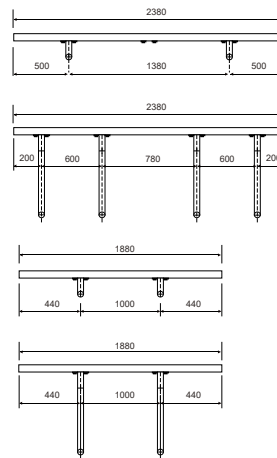

Competition Equipment

Olympic Pool Accessories

False Start Indicators

Includes 2 posts in stainless steel AISI 316, cord and floats. No anchors included. Available in two different widths. Height 1800 mm. Ø43mm posts for pool width upto 12.5 meters and Ø48mm posts for pool width above 12.5 meters.

Support for Turning Panel

Support for Turning panel in S.S. AISI 316. Custom length (L) based on request. 2 units for each turning panel

Code	Description	Weight	Std Packing
		(kg)	
13034005	Support for Turning Panel AISI 316	5.5	1

Anchoring Socket – Angled

Angled anchoring socket in S.S. AISI 316. For Ø43 mm and Ø48 mm post.

Code	Description	Weight	Std Packing
		(kg)	
13030018	Anchoring Socket Angled 43mm	1.6	2
13030020	Anchoring Socket Angled 48mm	1.75	2

Turning Panels

Stainless steel AISI 316 turning panel with ABS lattice. Height 300 mm. No support included.

Code	Description	Weight	Std Packing
		(kg)	
13034008	Turning Panel Width 2m	14.2	1
13034009	Turning Panel Width 2.5m	17.1	1