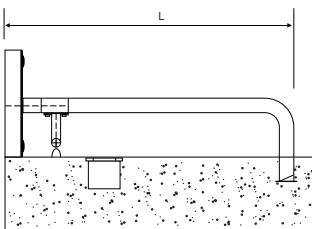

Support for Turning Panel

Support for Turning panel in S.S. AISI 316. Custom length (L) based on request. 2 units for each turning panel