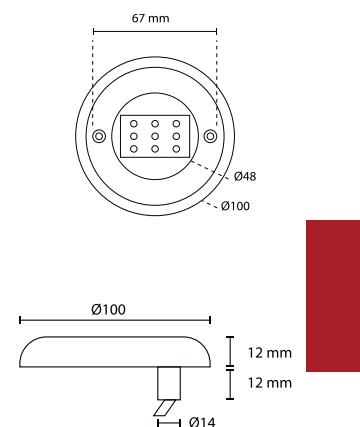

Extra Flat Mini SS LED Light

SS Surface Mounted

Atecpool Extra Flat Mini SS Lighting

Fully resin filled panel LED for surface mounting installations in stainless steel construction. Color temperature: 6500K, 3000K and RGB. Sizes: Ø100mm x 12mm, Ø150mm x 18mm, Ø180mm x 18mm.

Extra Flat Mini SS 9 LED Lights

Code	20768	20765	20769
Power	10 W	10 W	10 W
Led type	CREE XPE LED		
Construction	Stainless Steel AISI 316		
Luminous Flux	600 lm	550 lm	330 lm
CCT Selection	6500K	3000K	RGB (4 core)
Color code	Cool White	Warm White	RGB
Beam angle	120°	120°	120°
Dimension (Ø x height)	100 x 12 mm	100 x 12 mm	100 x 12 mm
Net Weight		0.165 kg	
Input Voltage	12V DC	12V DC	24V DC
Insulation class / Rating		Class III / IP68	

Extra Flat Mini SS 12 LED Lights

Code	20791	20770	20792
Power	18 W	18 W	18 W
Led type	CREE XPE LED		
Construction	Stainless Steel AISI 316		
Luminous Flux	925 lm	850 lm	680 lm
CCT Selection	6500K	3000K	RGB (4 core)
Color temp	Cool White	Warm White	RGB
Beam angle	120°	120°	120°
Dimension (Ø x height)	150 x 18 mm	150 x 18 mm	150 x 18 mm
Net Weight		0.320 kg	
Input Voltage	12V AC	12V AC	24V DC
Insulation Class/ Rating		Class III / IP68	

Extra Flat Mini SS 18 LED Lights

Code	20795	20794	20796
Power	25 W	25 W	25 W
Led type	CREE XPE LED		
Construction	Stainless Steel AISI 316		
Luminous Flux	2100 lm	1920 lm	1015 lm
CCT Selection	6500K	3000K	RGB (4 core)
Color temp	Cool White	Warm White	RGB
Beam angle	120°	120°	120°
Dimension (Ø x height)	180 x 18 mm	180 x 18 mm	180 x 18 mm
Net Weight		0.630 kg	
Input Voltage	12V AC	12V AC	24V DC
Insulation Class/ Rating		Class III / IP68	