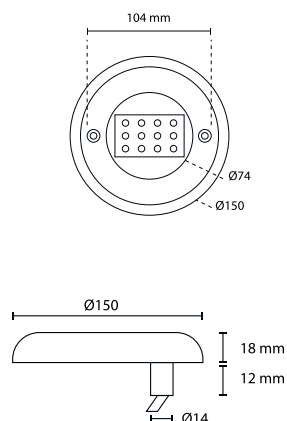

Extra Flat Mini SS LED Light

SS Surface Mounted

Atecpool Extra Flat Mini SS Lighting

Fully resin filled panel LED for surface mounting installations in stainless steel construction. Color temperature: 6500K, 3000K and RGB. Sizes: Ø100mm x 12mm, Ø150mm x 18mm, Ø180mm x 18mm.

Extra Flat Mini SS 9 LED Lights

Code	20768	20765	20769
Power	10 W	10 W	10 W
Led type	CREE XPE LED		
Construction	Stainless Steel AISI 316		
Luminous Flux	600 lm	550 lm	330 lm
CCT Selection	6500K	3000K	RGB (4 core)
Color code	Cool White	Warm White	RGB
Beam angle	120°	120°	120°
Dimension (Ø x height)	100 x 12 mm	100 x 12 mm	100 x 12 mm
Net Weight		0.165 kg	
Input Voltage	12V DC	12V DC	24V DC
Insulation class / Rating		Class III / IP68	

Extra Flat Mini SS 12 LED Lights

Code	20791	20770	20792
Power	18 W	18 W	18 W
Led type	CREE XPE LED		
Construction	Stainless Steel AISI 316		
Luminous Flux	925 lm	850 lm	680 lm
CCT Selection	6500K	3000K	RGB (4 core)
Color temp	Cool White	Warm White	RGB
Beam angle	120°	120°	120°
Dimension (Ø x height)	150 x 18 mm	150 x 18 mm	150 x 18 mm
Net Weight		0.320 kg	
Input Voltage	12V AC	12V AC	24V DC
Insulation Class/ Rating		Class III / IP68	

Extra Flat Mini SS 18 LED Lights

Code	20795	20794	20796
Power	25 W	25 W	25 W
Led type	CREE XPE LED		
Construction	Stainless Steel AISI 316		
Luminous Flux	2100 lm	1920 lm	1015 lm
CCT Selection	6500K	3000K	RGB (4 core)
Color temp	Cool White	Warm White	RGB
Beam angle	120°	120°	120°
Dimension (Ø x height)	180 x 18 mm	180 x 18 mm	180 x 18 mm
Net Weight		0.630 kg	
Input Voltage	12V AC	12V AC	24V DC
Insulation Class/ Rating		Class III / IP68	