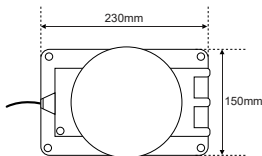

01983100

Code	Primary	Secondary	Power	Dimension L/W/D (mm)
105W / 12VAC Toroidal Transformer IP65				
01983100	220V-240VAC	12VAC	105W	230 x 150 x 85
300W / 12VAC Toroidal Transformer IP65				
01983300	220V-240VAC	12VAC	300W	230 x 150 x 85
400W / 12VAC Toroidal Transformer IP65				
01983400	220V-240VAC	12VAC	400W	230 x 150 x 85
600W / 12VAC Toroidal Transformer IP65				
01983600	220V-240VAC	12VAC	600W	230 x 150 x 85
105W / 14 - 16VAC Variable Voltage Transformer IP65				
01984100	220V-240VAC	14 - 16VAC	105W	230 x 150 x 85
300W / 14 - 16VAC Variable Voltage Transformer IP65				
01984300	220V-240VAC	14 - 16VAC	300W	230 x 150 x 85
400W / 14 - 16VAC Variable Voltage Transformer IP65				
01984400	220V-240VAC	14 - 16VAC	400W	230 x 150 x 85
600W / 14 - 16VAC Variable Voltage Transformer IP65				
01984600	220V-240VAC	14 - 16VAC	600W	230 x 150 x 85

Atecpool Connection Box - ABS / S.S. 316 / Bronze models

Three models for connection boxes manufactured in ABS or SS 316 or Bronze. IP 65 class protection for ABS junction boxes and has 3 threaded outlets of 3/4" (PG-16), supplied with a set of electrical connectors and threaded couplers. Square type junction box standard size for the top lid : 130 x 130 mm.

01592823

0292020

0292025

0292023

01592833

Code	Description	Outlets	Connection / IP Rating
01592823	Junction Box ABS three 3/4" inlets/outlets, threaded	3	3/4" / IP65
0292020	Square Connection Box SS 316 three 3/4" BSP threaded	3	3/4" BSP / IP65
0292023	Circular Connection Box SS 316 six 3/4" BSP threaded inlets/ outlets with PG 16 gland and IP 68 gaskets	6	3/4" BSP / IP68
0292025	Square Connection Box Bronze five 3/4" BSP threaded inlets/ outlets with PG 16 gland and IP 68 gaskets	5	3/4" BSP / IP68
01592833	Flexible Cable Conduit Hose 1 m	-	3/4"
01592833-1	Flexible Cable Conduit Hose 1.8 m	-	3/4"