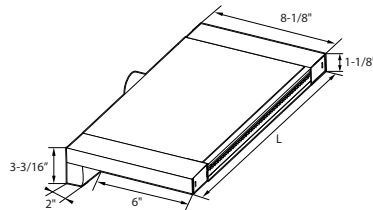

Back or Bottom Port

Filtered Water Only

Radius Cut Not Compatible

Features

- Easy service of LED light – front side
- Extra durable LED strip
- Various light shows & bright LED Colors
- Various size options, up to 6 ft. length
- Unique saw tooth lip design – enhances light color

Specifications

- 10W per ft. / 12V
- 1.5" Spigot plumbing
- Standard 6" Lip (cannot modify)
- Control options – Brilliant Sync / 100W Color wheel

Every LED Waterfall Includes

1 Waterfall Unit

1 Rock Trap

30.5 M. Cable

To be purchased separately

Colour	Description	No. of Ports	Width	Length	Flow Rate
Rear Inlet	Bottom Inlet		(inches)	(inches)	m ³ /h
5600-1201	5600-1202	1	8-1/8"	16.43"	2.73 – 3.14
5600-1801	5600-1802	1	8-1/8"	22.29"	4.09 – 5.11
5600-2401	5600-2402	1	8-1/8"	28.83"	5.45 – 6.81
5600-3601	5600-3602	1	8-1/8"	41.23"	5.91 – 10.22
5600-4801	5600-4802	2	8-1/8"	53.63"	10.90 – 13.63
5600-6001	5600-6002	2	8-1/8"	65.94"	13.63 – 17.03
5600-7201	5600-7202	2	8-1/8"	75.44"	15.90 – 19.31