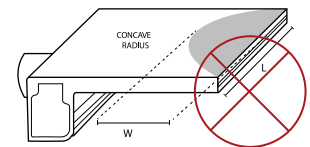

Ornamental Water Feature LED Waterfalls

LED Waterfalls

The LED Waterfalls are the premier lighted waterfalls in the pool industry. The LED Strip is built into the unit (instead of using external fiber optics), placing the light as close to the water as possible. Amazingly, this impeccable LED does not need any external accent light source.

Back or Bottom Port

Filtered Water Only

Radius Cut Not Compatible

Features

- Easy service of LED light – front side
- Extra durable LED strip
- Various light shows & bright LED Colors
- Various size options, up to 6 ft. length
- Unique saw tooth lip design – enhances light color

Specifications

- 10W per ft. / 12V
- 1.5" Spigot plumbing
- Standard 6" Lip (cannot modify)
- Control options – Brilliant Sync / 100W Color wheel

Every LED Waterfall Includes

1 Waterfall Unit

1 Rock Trap

30.5 M. Cable

To be purchased separately

Colour	Description	No. of Ports	Width	Length	Flow Rate
Rear Inlet	Bottom Inlet		(inches)	(inches)	m ³ /h
5600-1201	5600-1202	1	8-1/8"	16.43"	2.73 – 3.14
5600-1801	5600-1802	1	8-1/8"	22.29"	4.09 – 5.11
5600-2401	5600-2402	1	8-1/8"	28.83"	5.45 – 6.81
5600-3601	5600-3602	1	8-1/8"	41.23"	5.91 – 10.22
5600-4801	5600-4802	2	8-1/8"	53.63"	10.90 – 13.63
5600-6001	5600-6002	2	8-1/8"	65.94"	13.63 – 17.03
5600-7201	5600-7202	2	8-1/8"	75.44"	15.90 – 19.31