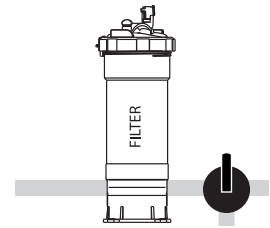

Ornamental Water Feature LED Waterfalls

LED Waterfalls

The LED Waterfalls are the premier lighted waterfalls in the pool industry. The LED Strip is built into the unit (instead of using external fiber optics), placing the light as close to the water as possible. Amazingly, this impeccable LED does not need any external accent light source.

Back or Bottom Port

Filtered Water Only

Radius Cut Not Compatible

Features

- Easy service of LED light – front side
- Extra durable LED strip
- Various light shows & bright LED Colors
- Various size options, up to 6 ft. length
- Unique saw tooth lip design – enhances light color

Specifications

- 10W per ft. / 12V
- 1.5" Spigot plumbing
- Standard 6" Lip (cannot modify)
- Control options – Brilliant Sync / 100W Color wheel

Every LED Waterfall Includes

1 Waterfall Unit

1 Rock Trap

30.5 M. Cable