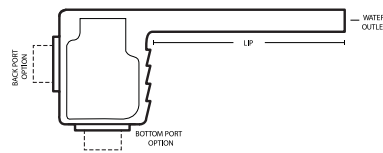

Ornamental Water Feature Waterfall Collection

Waterfall Collection

The Atecpool Waterfall collection is an elegant addition to your new or remodeled pool or spa. With our Waterfall Collection, you can add a peaceful atmosphere to your pool or a bold looking water feature that brings excitement & uniqueness to your project. The Waterfall Collection includes 4 types: Classic Waterfall, Arch Waterfall, Rainfalls & Streamfalls.

Classic Waterfall

Specifications

- Construction in heavy-duty PVC.
- Selected lip sizes can be radius curve cut.
- Available in clear, gray & tan color options on request.
- Both rear & bottom inlet options available.
- Various size options, up to 5 ft. length.

Color	Description	Result at 1 Meter Height	Width	Length
Rear Inlet	Bottom Inlet	GPM / Projection	(inches)	(inches)
4600-1201	4601-1201	12 gpm / 14"	3.15"	12.36"
4600-1206	4601-1206		8.07"	
4600-1209	4601-1209		11.07"	
4600-1212	4601-1212		14.07"	
4600-1801	4601-1801	18 gpm / 12"	3.15"	18.23"
4600-1806	4601-1806		8.07"	
4600-1809	4601-1809		11.07"	
4600-1812	4601-1812		14.07"	
4600-2401	4601-2401	24 gpm / 13"	3.15"	24.13"
4600-2406	4601-2406		8.07"	
4600-2409	4601-2409		11.07"	
4600-2412	4601-2412		14.07"	
4600-3601	4601-3601	36 gpm / 13"	3.15"	35.67"
4600-3606	4601-3606		8.07"	
4600-3609	4601-3609		11.07"	
4600-3612	4601-3612		14.07"	
4600-4801	4601-4801	48 gpm / 17"	3.15"	47.36"
4600-4806	4601-4806		8.07"	
4600-4809	4601-4809		11.07"	
4600-4812	4601-4812		14.07"	
4600-6001	-	60 gpm / 18"	3.15"	59.88"
4600-6006	-		8.07"	
4600-6009	-		11.07"	
4600-6012	-		14.07"	