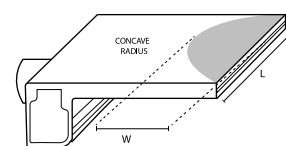

Radius Cut Compatible

Important: Atecpool waterfalls are to be used only with filtered water