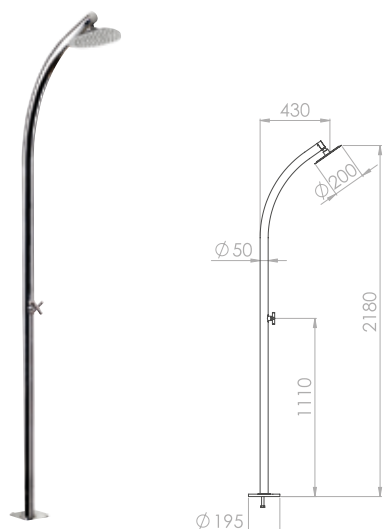

Atecpool Shower & Curtains Stainless Steel

Nettuno Luxury Shower

Specifications

- Stainless steel AISI 316L, 2 mm thickness.
- Variations: temporized tap, shower head 200 mm diameter in stainless steel AISI 304 with silicone antilimestone rubber, foot washer with aerator.

Code	Type	Weight (kg)	Volume (m ³)
00126039	Nettuno Shower	29	0.05

Saturno Luxury Shower

Specifications

- Stainless steel AISI 316L, 2 mm thickness.
- Variations: lateral or frontal mixer tap, recessed showerhead in stainless steel with silicone anti-limestone rubber, foot washer with aerator, and a diverter.

Code	Type	Weight (kg)	Volume (m ³)
00126047	Saturno Shower	11	0.05

Hera Luxury Shower

Specifications

- Stainless steel AISI 316L, mirror polished, 2 mm thickness.
- Variations: Screw stopcock or temporized tap, 200mm diameter shower head in stainless steel AISI 304 with silicone anti-limestone rubber or recessed shower head.

Code	Type	Weight (kg)	Volume (m ³)
00126049	Hera Shower	10	0.05

Hera Rece Luxury Shower

Specifications

- Shower with recessed shower head AISI 316L stainless steel column glossy, 2 mm thick.
- Recessed shower top.
- Vitone tap Water lace 1/2".