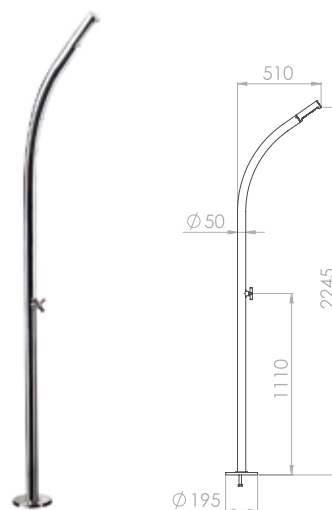

Atecpool Shower & Curtains Stainless Steel

Nettuno Luxury Shower

Specifications

- Stainless steel AISI 316L, 2 mm thickness.
- Variations: temporized tap, shower head 200 mm diameter in stainless steel AISI 304 with silicone antilimestone rubber, foot washer with aerator.

Code	Type	Weight (kg)	Volume (m ³)
00126039	Nettuno Shower	29	0.05

Saturno Luxury Shower

Specifications

- Stainless steel AISI 316L, 2 mm thickness.
- Variations: lateral or frontal mixer tap, recessed showerhead in stainless steel with silicone anti-limestone rubber, foot washer with aerator, and a diverter.

Code	Type	Weight (kg)	Volume (m ³)
00126047	Saturno Shower	11	0.05

Hera Luxury Shower

Specifications

- Stainless steel AISI 316L, mirror polished, 2 mm thickness.
- Variations: Screw stopcock or temporized tap, 200mm diameter shower head in stainless steel AISI 304 with silicone anti-limestone rubber or recessed shower head.

Code	Type	Weight (kg)	Volume (m ³)
00126049	Hera Shower	10	0.05

Hera Rece Luxury Shower

Specifications

- Shower with recessed shower head AISI 316L stainless steel column glossy, 2 mm thick.
- Recessed shower top.
- Vitone tap Water lace 1/2".