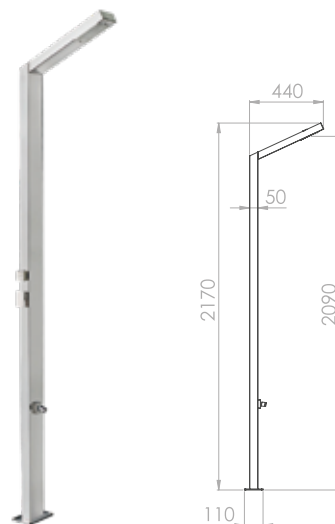

Atecpool Shower & Curtains Stainless Steel

Nettuno Luxury Shower

Specifications

- Stainless steel AISI 316L, 2 mm thickness.
- Variations: temporized tap, shower head 200 mm diameter in stainless steel AISI 304 with silicone antilimestone rubber, foot washer with aerator.

Code	Type	Weight (kg)	Volume (m ³)
00126039	Nettuno Shower	29	0.05

Saturno Luxury Shower

Specifications

- Stainless steel AISI 316L, 2 mm thickness.
- Variations: lateral or frontal mixer tap, recessed showerhead in stainless steel with silicone anti-limestone rubber, foot washer with aerator, and a diverter.

Code	Type	Weight (kg)	Volume (m ³)
00126047	Saturno Shower	11	0.05

Hera Luxury Shower

Specifications

- Stainless steel AISI 316L, mirror polished, 2 mm thickness.
- Variations: Screw stopcock or temporized tap, 200mm diameter shower head in stainless steel AISI 304 with silicone anti-limestone rubber or recessed shower head.

Code	Type	Weight (kg)	Volume (m ³)
00126049	Hera Shower	10	0.05

Hera Rece Luxury Shower

Specifications

- Shower with recessed shower head AISI 316L stainless steel column glossy, 2 mm thick.
- Recessed shower top.
- Vitone tap Water lace 1/2".