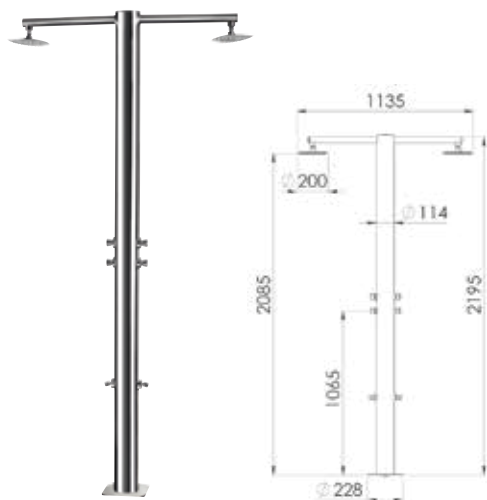

Atecpool Shower & Curtains Stainless Steel

Nettuno Luxury Shower

Specifications

- Stainless steel AISI 316L, 2 mm thickness.
- Variations: temporized tap, shower head 200 mm diameter in stainless steel AISI 304 with silicone antilimestone rubber, foot washer with aerator.

Code	Type	Weight (kg)	Volume (m ³)
00126039	Nettuno Shower	29	0.05

Saturno Luxury Shower

Specifications

- Stainless steel AISI 316L, 2 mm thickness.
- Variations: lateral or frontal mixer tap, recessed showerhead in stainless steel with silicone anti-limestone rubber, foot washer with aerator, and a diverter.

Code	Type	Weight (kg)	Volume (m ³)
00126047	Saturno Shower	11	0.05

Hera Luxury Shower

Specifications

- Stainless steel AISI 316L, mirror polished, 2 mm thickness.
- Variations: Screw stopcock or temporized tap, 200mm diameter shower head in stainless steel AISI 304 with silicone anti-limestone rubber or recessed shower head.

Code	Type	Weight (kg)	Volume (m ³)
00126049	Hera Shower	10	0.05

Hera Rece Luxury Shower

Specifications

- Shower with recessed shower head AISI 316L stainless steel column glossy, 2 mm thick.
- Recessed shower top.
- Vitone tap Water lace 1/2".