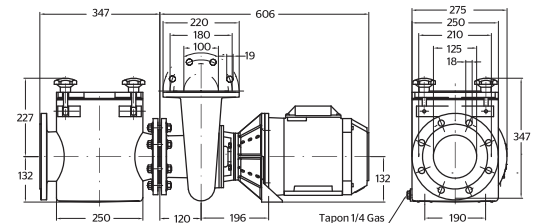

Atecpool F-GIANT

Centrifugal pump

Atecpool F-GIANT

ENERGY EFFICIENCY **IE3**

2,900 RPM

Code	L
F-GIANT 17	584
F-GIANT 18	606

Materials Cast Iron Version

Pump housing: PP 30% FG

Atecpool F-GIANT Specifications

- High efficiency motor class IE3 according to regulation ECn° 640/2009
- Insulation Class: F
- Waterproof: IP55
- High quality mechanical seal
- Flow rate: up to 180 m³/h
- Voltage: 230/400V or 400/690V
- Motor: 50Hz / 2900 rpm
- Available also at 60Hz
- Full material removable and recyclable.
- Polypropylene Impeller, Bronze Impeller upon request.

F-GIANT 17/18

F-GIANT 19

F-GIANT 20 / 21 / 22

Code	Power		III 230/400V		III 400/690V		Manometric height w.c.m								DN		Weight	
	HP	KW	A	A	A	A	6	8	10	12	14	16	18	20	22	IN		OUT
F-GIANT 17	4	3	9,9	5,7	-	-	99	90	73	58	39	17	-	-	-	100	100	62
F-GIANT 18	5,5	4	13,0	7,4	7,4	4,3	102	94	82	75	63	51	37	14	-	100	100	68
F-GIANT 19	5,5	4	13,0	7,4	7,4	4,3	118	109	87	74	57	40	14	-	-	125	100	70
F-GIANT 20	7,5	5,5	17,6	10,1	10,1	5,9	148	126	119	107	88	68	51	23	-	125	100	81
F-GIANT 21	10	7,5	-	-	13,5	7,8	177	164	146	139	119	98	84	58	28	125	100	87