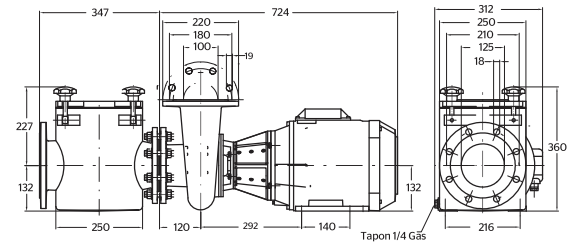

Atecpool F-GIANT

Centrifugal pump

Atecpool F-GIANT

ENERGY EFFICIENCY **IE3**

2,900 RPM

Code	L
F-GIANT 17	584
F-GIANT 18	606

Materials Cast Iron Version

Pump housing: PP 30% FG

Atecpool F-GIANT Specifications

- High efficiency motor class IE3 according to regulation ECn° 640/2009
- Insulation Class: F
- Waterproof: IP55
- High quality mechanical seal
- Flow rate: up to 180 m³/h
- Voltage: 230/400V or 400/690V
- Motor: 50Hz / 2900 rpm
- Available also at 60Hz
- Full material removable and recyclable.
- Polypropylene Impeller, Bronze Impeller upon request.

F-GIANT 17/18

F-GIANT 19

F-GIANT 20 / 21 / 22

Code	Power		III 230/400V		III 400/690V		Manometric height w.c.m								DN		Weight	
	HP	KW	A	A	A	A	6	8	10	12	14	16	18	20	22	IN		OUT
F-GIANT 17	4	3	9,9	5,7	-	-	99	90	73	58	39	17	-	-	-	100	100	62
F-GIANT 18	5,5	4	13,0	7,4	7,4	4,3	102	94	82	75	63	51	37	14	-	100	100	68
F-GIANT 19	5,5	4	13,0	7,4	7,4	4,3	118	109	87	74	57	40	14	-	-	125	100	70
F-GIANT 20	7,5	5,5	17,6	10,1	10,1	5,9	148	126	119	107	88	68	51	23	-	125	100	81
F-GIANT 21	10	7,5	-	-	13,5	7,8	177	164	146	139	119	98	84	58	28	125	100	87