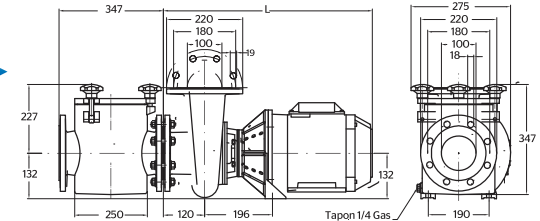

Atecpool F-GIANT

Centrifugal pump

Atecpool F-GIANT

ENERGY EFFICIENCY **IE3**

2,900 RPM

Code	L
F-GIANT 17	584
F-GIANT 18	606

Materials Cast Iron Version

Pump housing: PP 30% FG

Atecpool F-GIANT Specifications

- High efficiency motor class IE3 according to regulation ECn° 640/2009
- Insulation Class: F
- Waterproof: IP55
- High quality mechanical seal
- Flow rate: up to 180 m³/h
- Voltage: 230/400V or 400/690V
- Motor: 50Hz / 2900 rpm
- Available also at 60Hz
- Full material removable and recyclable.
- Polypropylene Impeller, Bronze Impeller upon request.

F-GIANT 17/18

F-GIANT 19

F-GIANT 20 / 21 / 22

Code	Power		III 230/400V		III 400/690V		Manometric height w.c.m								DN		Weight	
	HP	KW	A	A	A	A	6	8	10	12	14	16	18	20	22	IN		OUT
F-GIANT 17	4	3	9,9	5,7	-	-	99	90	73	58	39	17	-	-	-	100	100	62
F-GIANT 18	5,5	4	13,0	7,4	7,4	4,3	102	94	82	75	63	51	37	14	-	100	100	68
F-GIANT 19	5,5	4	13,0	7,4	7,4	4,3	118	109	87	74	57	40	14	-	-	125	100	70
F-GIANT 20	7,5	5,5	17,6	10,1	10,1	5,9	148	126	119	107	88	68	51	23	-	125	100	81
F-GIANT 21	10	7,5	-	-	13,5	7,8	177	164	146	139	119	98	84	58	28	125	100	87