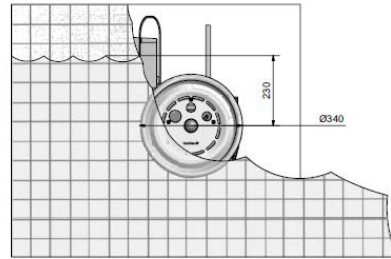

## **High quality Atecpool Jet Stream Nozzle counter current unit- in stainless steel**

Atecpool Jet Stream Nozzle is the perfect accessory for exercise, fitness and fun. With a Atecpool Jet Stream Nozzle counter current unit installed in the pool the training effect is that of a much larger pool. By swimming “on the spot” in the pool you can train and practice your swimming technique at the same time building up your strength and endurance. Atecpool Jet Stream Nozzle counter current unit also functions as a massage and rehabilitating muscle trainer. Of course, the children also love to bathe in the invigorating, bubbling current of water which can be varied in strength.

# 3, Installation

To avoid flooding the engine room must have a drain.

Dimensions put in brackets refer to item no. 1301210 for liner pools.