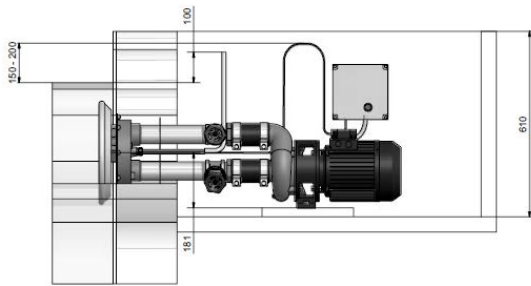

## **High quality Atecpool Jet Stream Nozzle counter current unit- in stainless steel**

Atecpool Jet Stream Nozzle is the perfect accessory for exercise, fitness and fun. With a Atecpool Jet Stream Nozzle counter current unit installed in the pool the training effect is that of a much larger pool. By swimming “on the spot” in the pool you can train and practice your swimming technique at the same time building up your strength and endurance. Atecpool Jet Stream Nozzle counter current unit also functions as a massage and rehabilitating muscle trainer. Of course, the children also love to bathe in the invigorating, bubbling current of water which can be varied in strength.

# 3, Installation

To avoid flooding the engine room must have a drain.

Dimensions put in brackets refer to item no. 1301210 for liner pools.