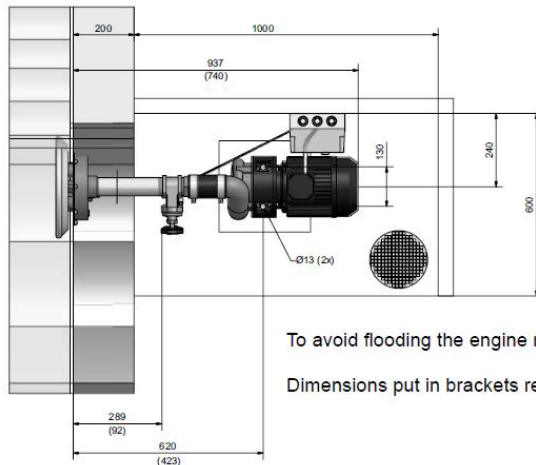

# 3, Installation

To avoid flooding the engine room must have a drain.

Dimensions put in brackets refer to item no. 1301210 for liner pools.