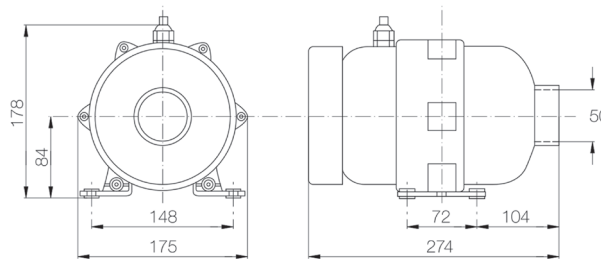

Atecpool Air Blowers

Single & Double Impeller

Atecpool Air Blowers

- Two Models: with Single impeller / with Double Impeller
- Highly resistant materials
- Noise level with nozzles assembled: 72 dB
- Power: 200 - 900W
- Motor: 220V 50Hz / 60Hz
- Integrated thermal protector
- Insulation Class: F
- 1.2m cable with plug
- Can be installed horizontally or vertically
- Materials:
 - Pump body: Polypropylene reinforced and heat resistant.
 - Carson brush: High quality materials.

Air Blower with Single Impeller

Air Blower with Double Impeller

Model	Impeller	Power (W)	Impeller (W)	Noise (dB)	Amperage (A)	Airflow rate (m ³ /min)	Weight (kg)
AMONO200	single	200	180	67	3.5	1.2	2.3
AMONO300	single	350	180	70	4.4	1.6	2.3
ADOB400	double	400	180	80	2.8	3.4	3.2
ADOB700	double	700	180	82	4.0	4.2	3.2
ADOB900	double	900	180	84	5.0	5.0	3.2