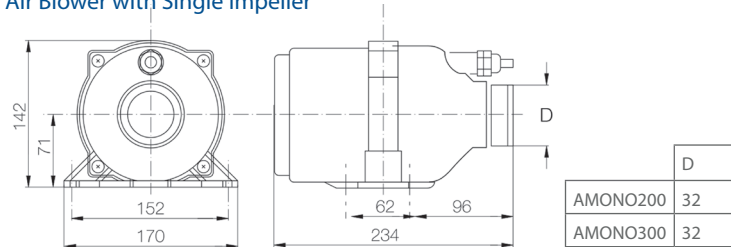

Atecpool Air Blowers

Single & Double Impeller

Atecpool Air Blowers

- Two Models: with Single impeller / with Double Impeller
- Highly resistant materials
- Noise level with nozzles assembled: 72 dB
- Power: 200 - 900W
- Motor: 220V 50Hz / 60Hz
- Integrated thermal protector
- Insulation Class: F
- 1.2m cable with plug
- Can be installed horizontally or vertically
- Materials:
 - Pump body: Polypropylene reinforced and heat resistant.
 - Carson brush: High quality materials.

Air Blower with Single Impeller

Air Blower with Double Impeller

Model	Impeller	Power (W)	Impeller (W)	Noise (dB)	Amperage (A)	Airflow rate (m ³ /min)	Weight (kg)
AMONO200	single	200	180	67	3.5	1.2	2.3
AMONO300	single	350	180	70	4.4	1.6	2.3
ADOB400	double	400	180	80	2.8	3.4	3.2
ADOB700	double	700	180	82	4.0	4.2	3.2
ADOB900	double	900	180	84	5.0	5.0	3.2