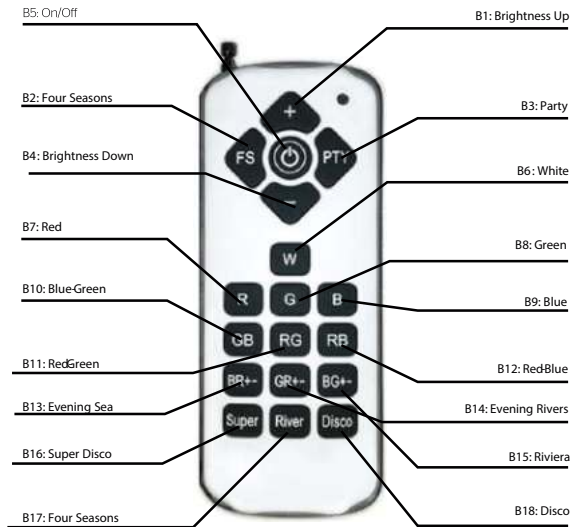

Remote Controlling

For pairing: After installing R2007FX / R2009FX, press the "REMOTE" button on the controller, then press any button on the remote to confirm pairing.

Remove all pairing: press and hold the "REMOTE" button for 6 seconds.

Note:

- Each controller comes with one remote control.
- The max distance for remote controlling is 50 meters
- The remotes uses 23A/12V battery

Remote Controlling : Buttons