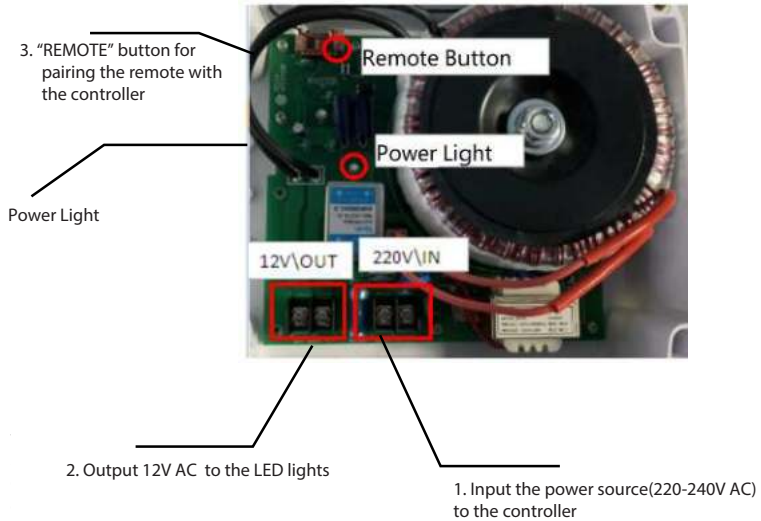

"Adding light
to your life"

OWNER'S MANUAL

Control Panel R2007FX / R2009FX
with Remote
Control

2 CORE
connection
-WITH REMOTE CONTROL-

atecpool.com

ATECPPOOL
INTERNACIONAL ESPAÑA

Technical Specification

Input Voltage : 220V-240V

Output Power : 220W

Working temperature: 0 °C -50 °C

Size: 195mm x 195mm x 90mm

Weight: 3.75Kg

Installation

Technical Specification

Input Voltage : 220V-240V

Max Power : 1500W

Working temperature: 0 °C -40 °C

Size: 195mm x 195mm x 90mm

Weight: 1 Kg

Installation

Remote Controlling

For pairing: After installing R2007FX / R2009FX, press the "REMOTE" button on the controller, then press any button on the remote to confirm pairing.