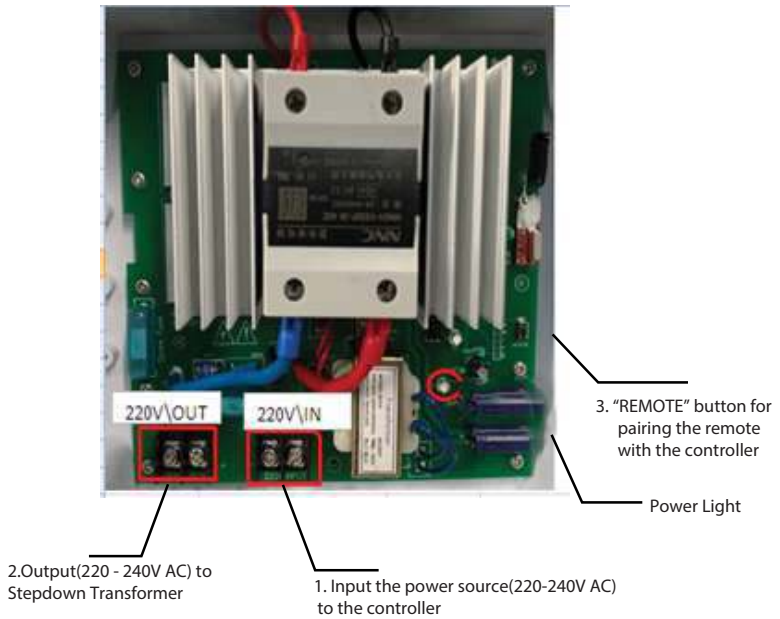

"Adding light
to your life"

OWNER'S MANUAL

Control Panel R2007FX / R2009FX
with Remote
Control

2 CORE
connection
-WITH REMOTE CONTROL-

atecpool.com

ATECPPOOL
INTERNACIONAL ESPAÑA

Technical Specification

Input Voltage : 220V-240V

Output Power : 220W

Working temperature: 0 °C -50 °C

Size: 195mm x 195mm x 90mm

Weight: 3.75Kg

Installation

Technical Specification

Input Voltage : 220V-240V

Max Power : 1500W

Working temperature: 0 °C -40 °C

Size: 195mm x 195mm x 90mm

Weight: 1 Kg

Installation

Remote Controlling

For pairing: After installing R2007FX / R2009FX, press the "REMOTE" button on the controller, then press any button on the remote to confirm pairing.