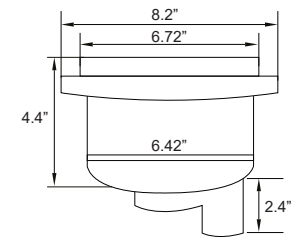

Features

- Very Bright & Efficient LED Light
- Uses 8W (4" Bubbler) & 20W (8" Bubbler) for high output LED performance
- Flush finish installation
- Totally serviceable from the top
- The LED light is 10 – 30 cm below water level
- Non-metallic design: no bonding, no grounding

8" LED Bubbler Dimensions

Specifications

- 3/4" or 1/2" Adjustable Eyeball
- 10 - 40 GPM
- 12V AC

1 Beam-Focusing Lens

Our unique beam-focusing lens design focuses the light directly on the bubbler "flume," concentrating every photon for maximum LED light transfer and eye popping brightness.