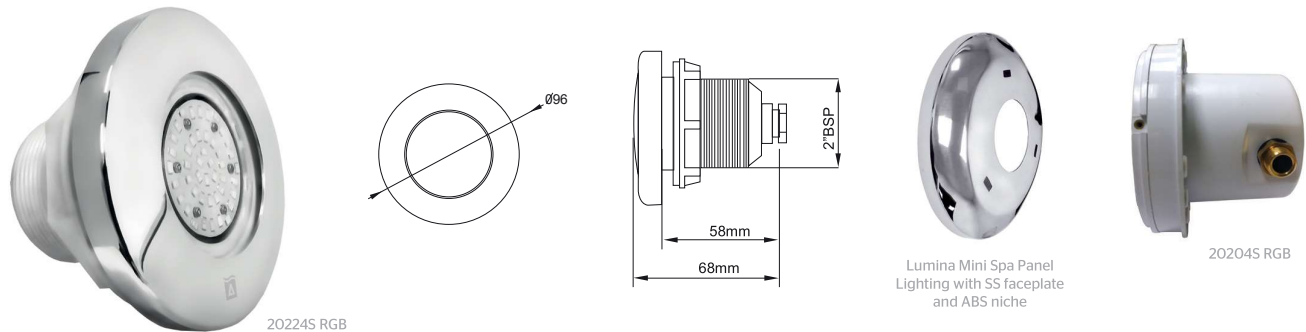

Lumina Mini Spa LED Lighting

ABS with S.S. faceplate

Atecpool Lumina Mini Spa LED Panel Lighting - ABS with S.S. trim & ABS

Lumina Mini SPA lighting in ABS with quick connections to 2" threaded wall conduit. Fully resin filled panel LED offering sixteen colour changing functions in RGB mode. Light available in RGB, Cool White, Warm White and Blue colour options. RGB Lights are synchronized using Atecpool LED Modulators with remote control system. Maximum power consumption of 7W and can be connected to a 12V/AC transformer.

Specifications

- Electrical Connection: 12V AC
- Complete with 2 core 2x10 mm² cable
- Material of construction: ABS
- Protection Class: IP68
- Lamp Life: Approx. 60,000 hrs
- Supplied with 2 m cable
- 16 programs with synchronized capability

Features

- Consumes 90% less energy than traditional lighting.
- Eco-friendly, no radiation.
- Low power consumption, low heat dissipation.
- Light transmission rate up to 92%.
- PWM technology adopted
- 2" threaded wall conduits suitable for quick connections Lumina Mini ABS Spa Lights

Lumina Mini Spa LED Panel Lighting - ABS with S.S. faceplate

Code				
Threaded Type	Niche Type	Model	Power / Voltage	Lumen (lm)
20224S RGB	20204S RGB	Lumina Mini LED ABS with S.S. trim RGB	6W / 12V	350
20224S CW	20205S CW	Lumina Mini LED ABS with S.S. trim Cool White	7W / 12V	600
20224S WW	20206S WW	Lumina Mini LED ABS with S.S. trim Warm White	7W / 12V	560
20224S BLUE	20207S BLUE	Lumina Mini LED ABS with S.S. trim Blue	7W / 12V	165