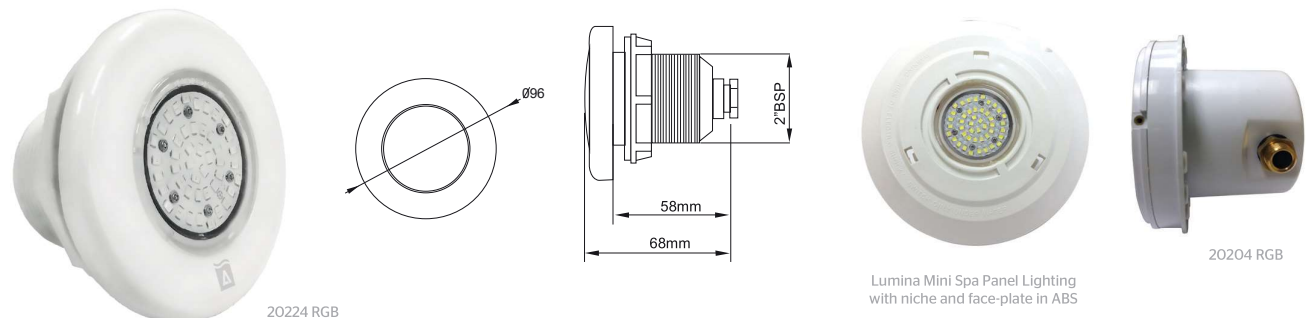

Lumina Mini Spa LED Panel Lighting - ABS

Code				
Threaded Type	Niche Type	Model	Power / Voltage	Lumen (lm)
20224 RGB	20204 RGB	Lumina Mini LED ABS RGB	6W / 12V	350
20224 CW	20205 CW	Lumina Mini LED ABS Cool White	7W / 12V	600
20224 WW	20206 WW	Lumina Mini LED ABS Warm White	7W / 12V	560
20224 BLUE	20207 BLUE	Lumina Mini LED ABS Blue	7W / 12V	165