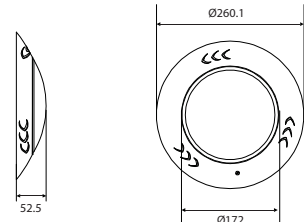

Atecpool Lumina Extra Flat 199 LED ABS Lighting

Lumina Extra Flat LED ABS underwater light for wall mounting with 199 LED offering sixteen colour changing modes. The lights can be wired to any 12V/AC transformer. Models available in RGB, Cool White, Warm White and Blue colour. RGB lights works with the Atecpool LED modulator. There is a remote control system for synchronization.

Specifications

- Electrical Connection: 12V AC
- Complete with 2 core 2X1,0 mm² cable
- Supplied material of construction: ABS
- Protection Class: IP68
- Lamp life: approx. 30,000 hrs
- Supplied with 2 m cable
- 16 programs with synchronization capability

Features

- UV protection.
- Consumes 90% less energy than traditional lighting.
- Tempered Protection Glass.
- No niche, easy installation.
- Constant-current driver to the LED.
- Low power consumption, low heat dissipation.