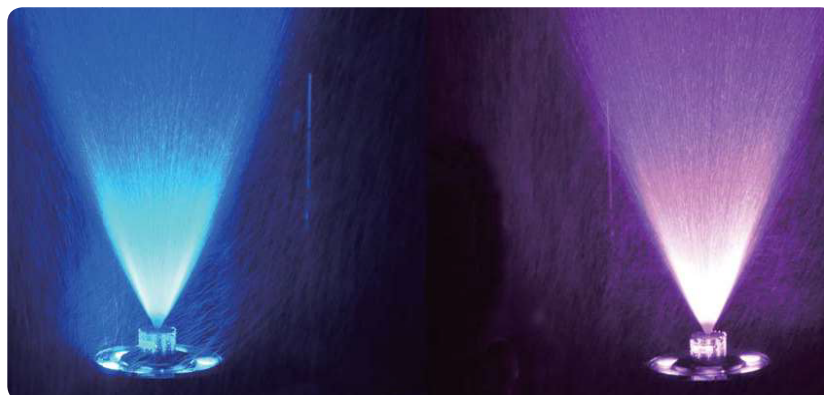

# Rainbow Fountain Water Fog Nozzles

## Water Fog Nozzle

ZW15

### Water Fog Nozzles Specifications

- Stainless steel
- Misty romantic water display
- Water level independent

Code	BSP. connection	Flow/Head	SPRAY HEIGHT (m)				
			1	1,5	2	2,5	3
ZW15	1/2"	LPM	14	22	30		
		Head in Mtr	7	16	25		
ZW20	3/4"	LPM	17	27	38		
		Head in Mtr	1	2	3		
ZW25	1"	LPM	20	28	35	43	50
		Head in Mtr	10	17,5	25	33	40